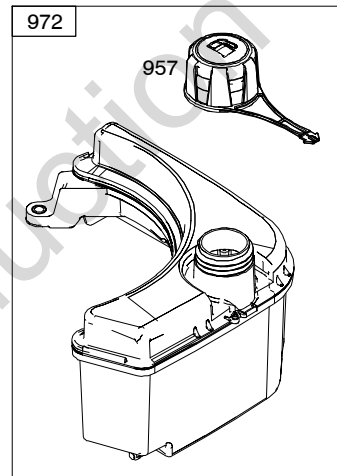

Illustrations cover a range of engines. Parts shown without text may not be used on your specific engine.